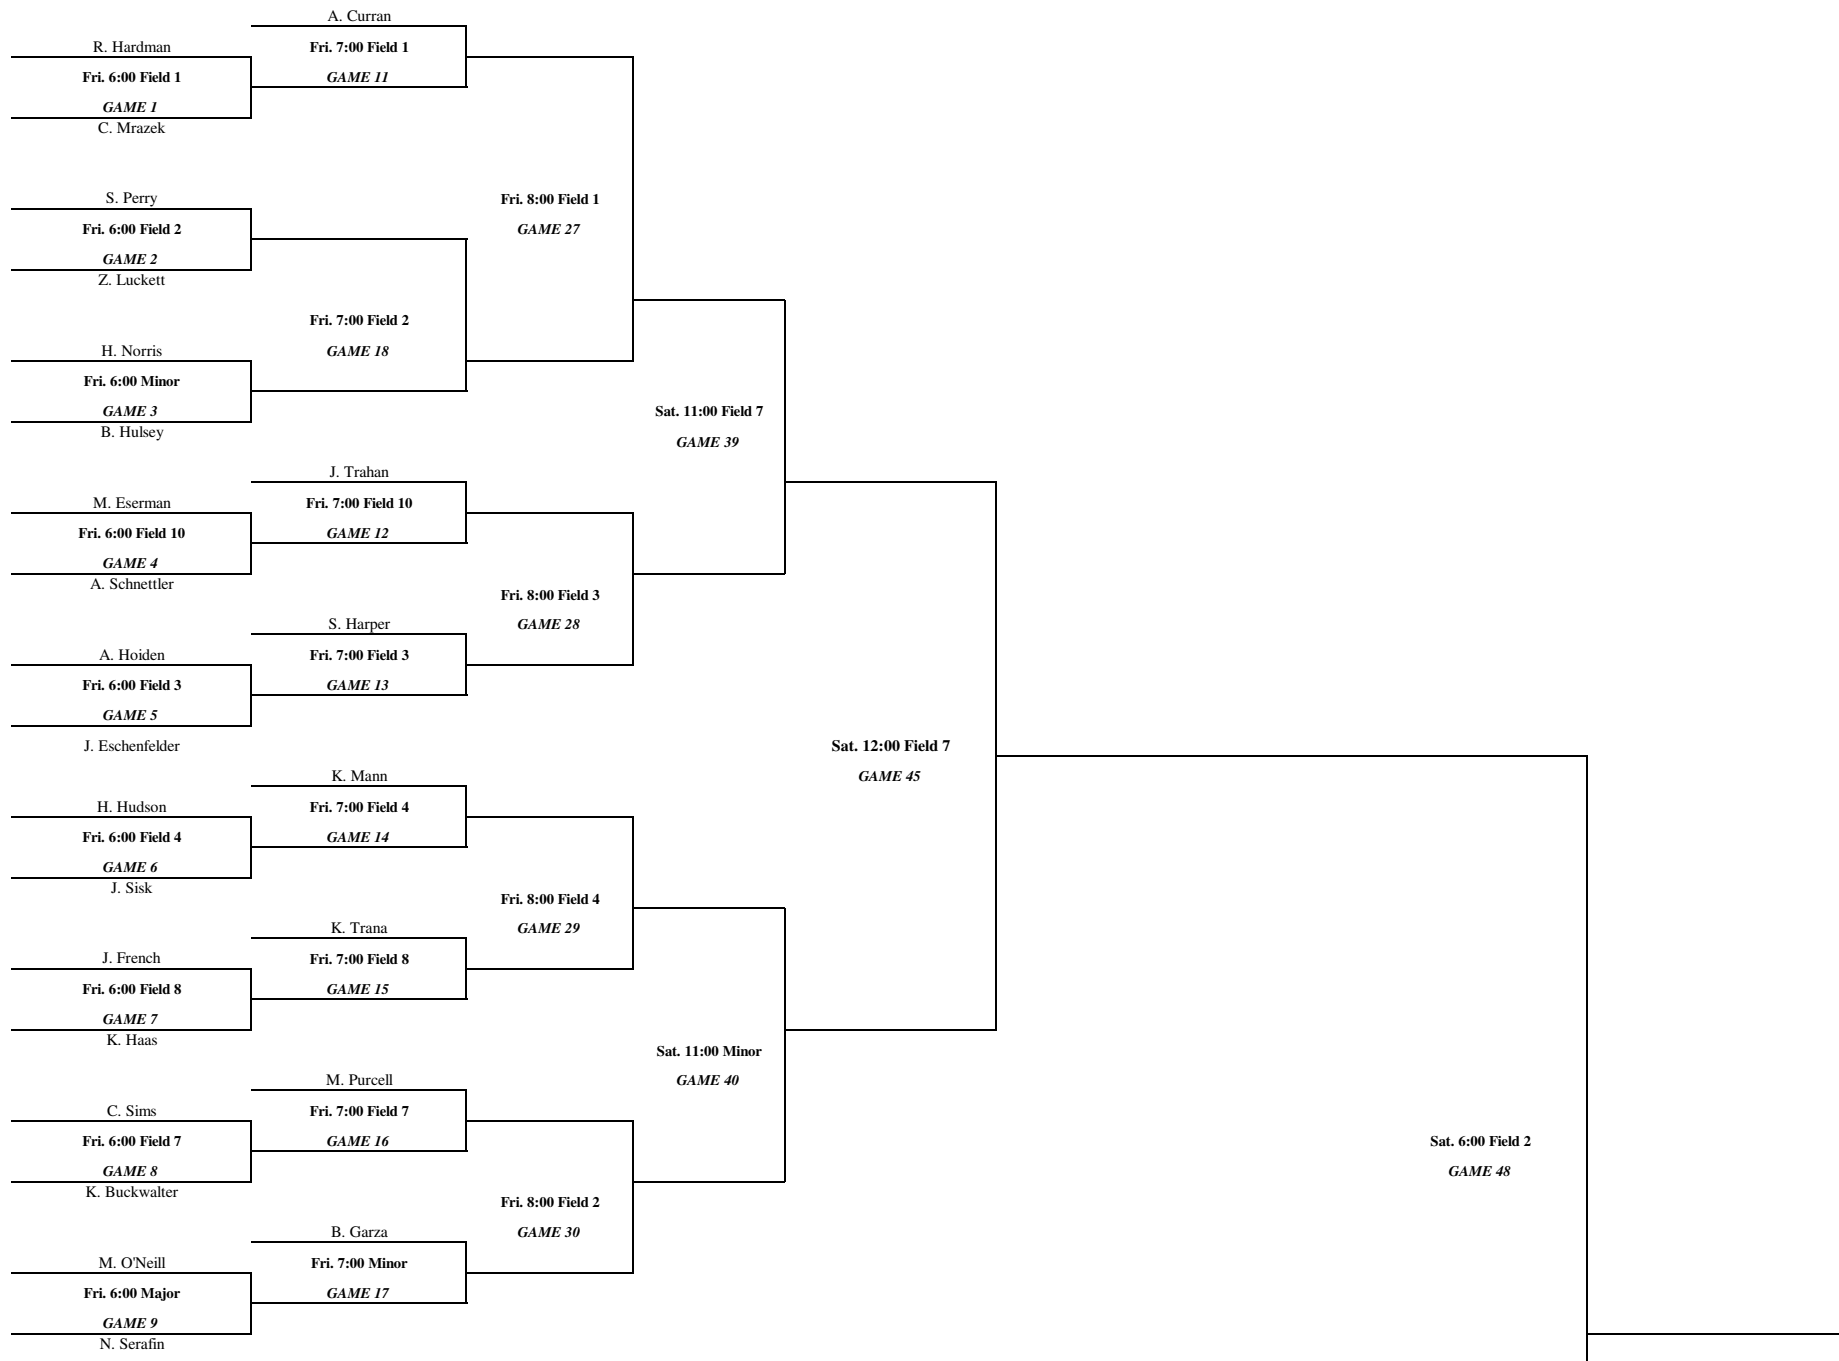

2017 SLUGFEST HIGH SCHOOL DIVISION

LOSERS BRACKET